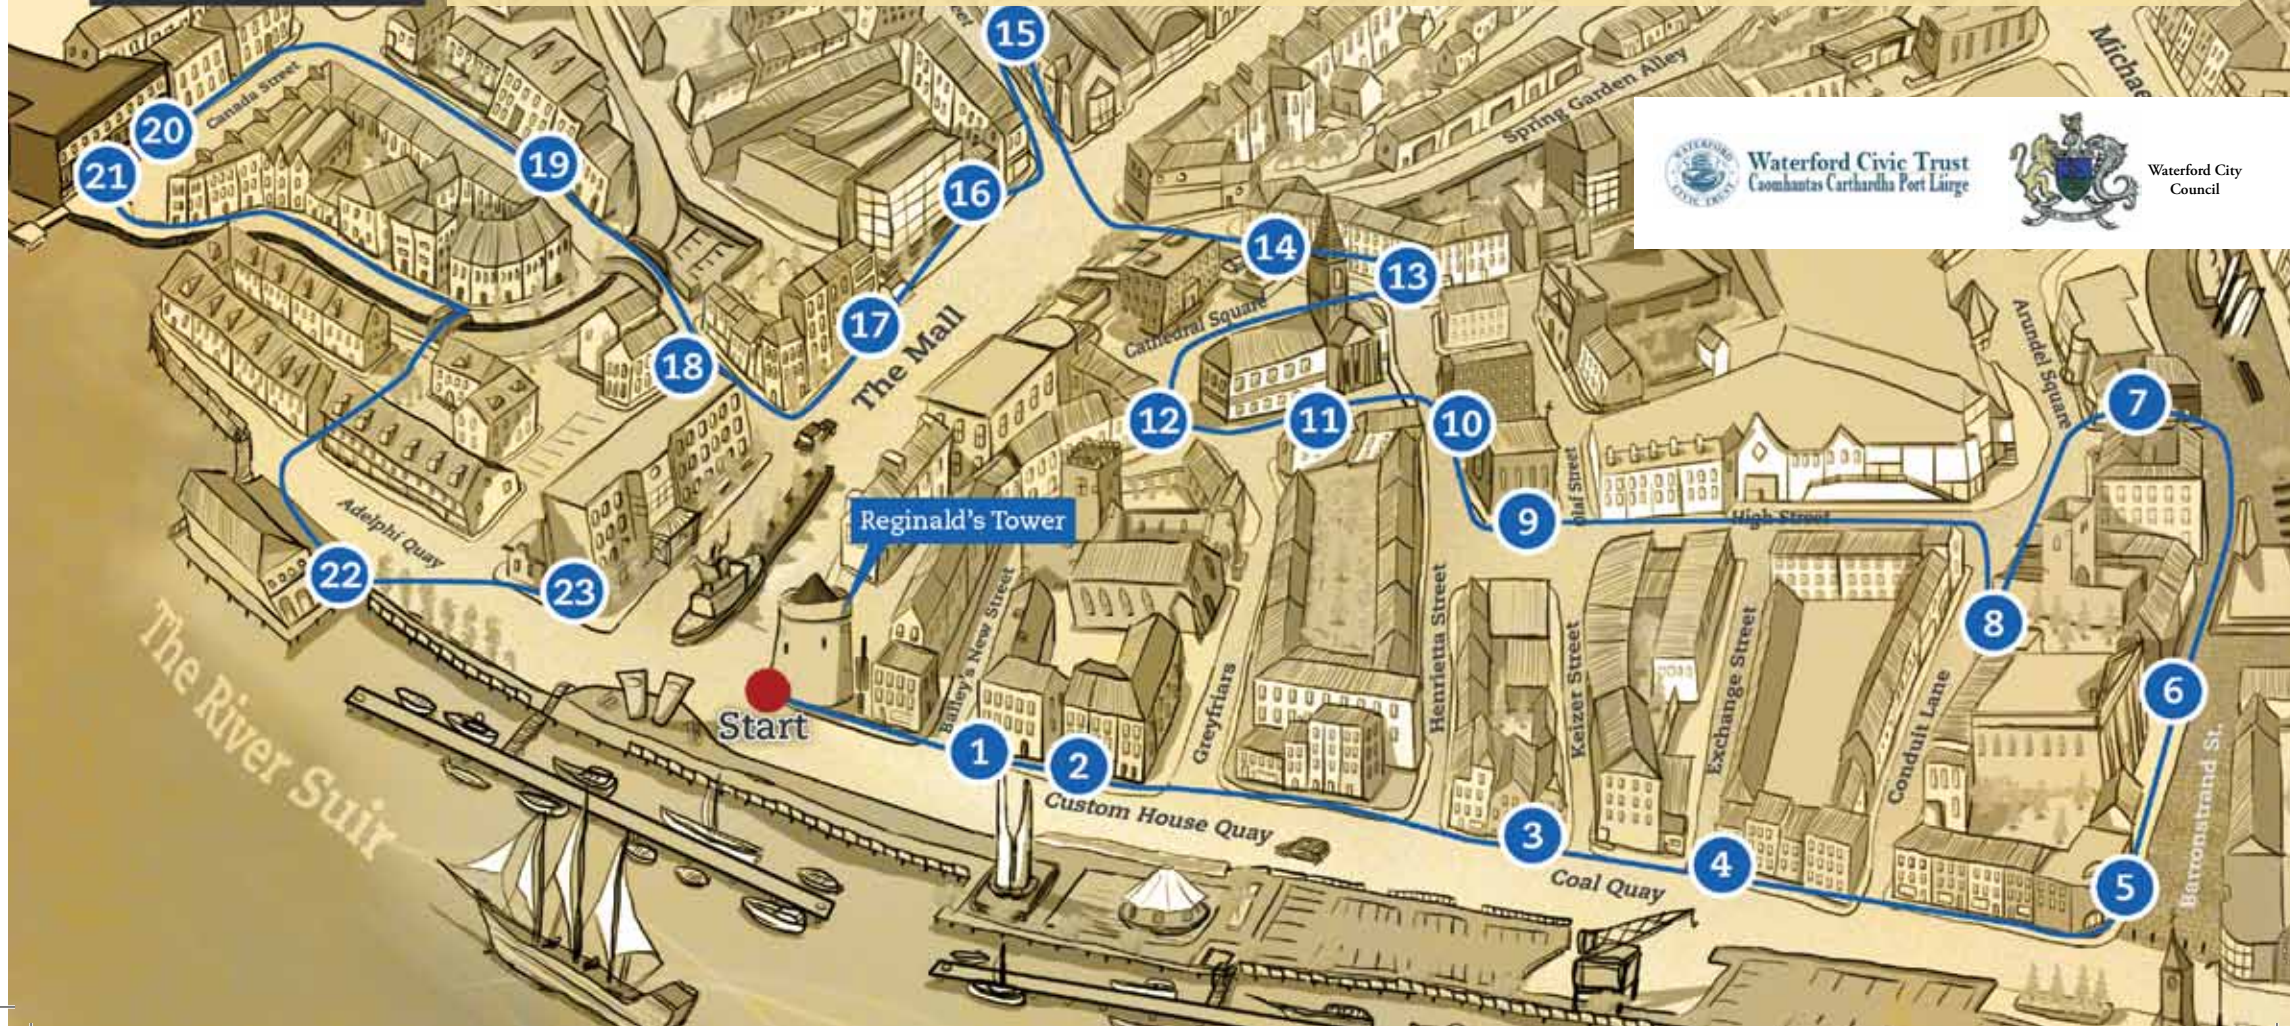

Waterford Civic Trust
Caomhantas Cartharda Port Láirge

Waterford City Council